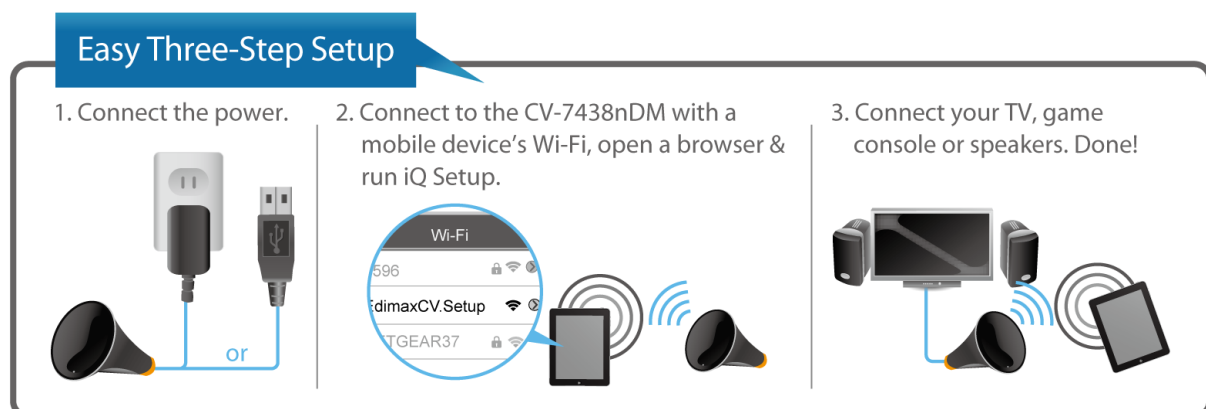

Support for two devices

Equipped with 2 LAN ports to provide Wi-Fi connectivity for two devices simultaneously. Connect smart TVs, Blu-ray/DVD players, DVRs, PCs, set-top boxes, game consoles or any Ethernet-cable device to your Wi-Fi network. Say goodbye to unsightly, inconvenient cables and enjoy HD video & high-quality digital audio streaming in style.

Wireless music streaming to your audio system

Features a standard 3.5mm audio jack to connect to your speakers or home theater system - listen to your iPhone®, iPad® or iTunes® music library wirelessly from your living room or any audio system around your home.

WPS hardware button

A built-in Wi-Fi Protected Setup (WPS) button allows for easy integration into existing home wireless network environments. Simply press the WPS button on both the CV-7438nDM and your home wireless router to establish a quick, easy and secure wireless connection.

Smart iQ Setup

Setup couldn't be easier with our user-friendly, browser-based iQ Setup. iQ Setup can run from any browser on a smartphone, tablet or computer and ensures a smart, automated process to get your Wi-Fi bridge running efficiently. Simply select the 2.4GHz or 5GHz network you want to connect to and follow the on-screen instructions to complete setup with a few easy clicks.

Energy saving power on/off switch

Switch off the Wi-Fi bridge when it's not in use and contribute to a greener environment.

Gigabit Ethernet port

The CV-7438nDM is equipped with a super-fast Gigabit Ethernet port (1000Mbps) to connect to Gigabit devices for the fastest possible wired transfer speeds.

WPA/WPA2 advanced wireless encryption

Supports various wireless encryption protocols, including WEP 64/128 bit, WPA and WPA2.