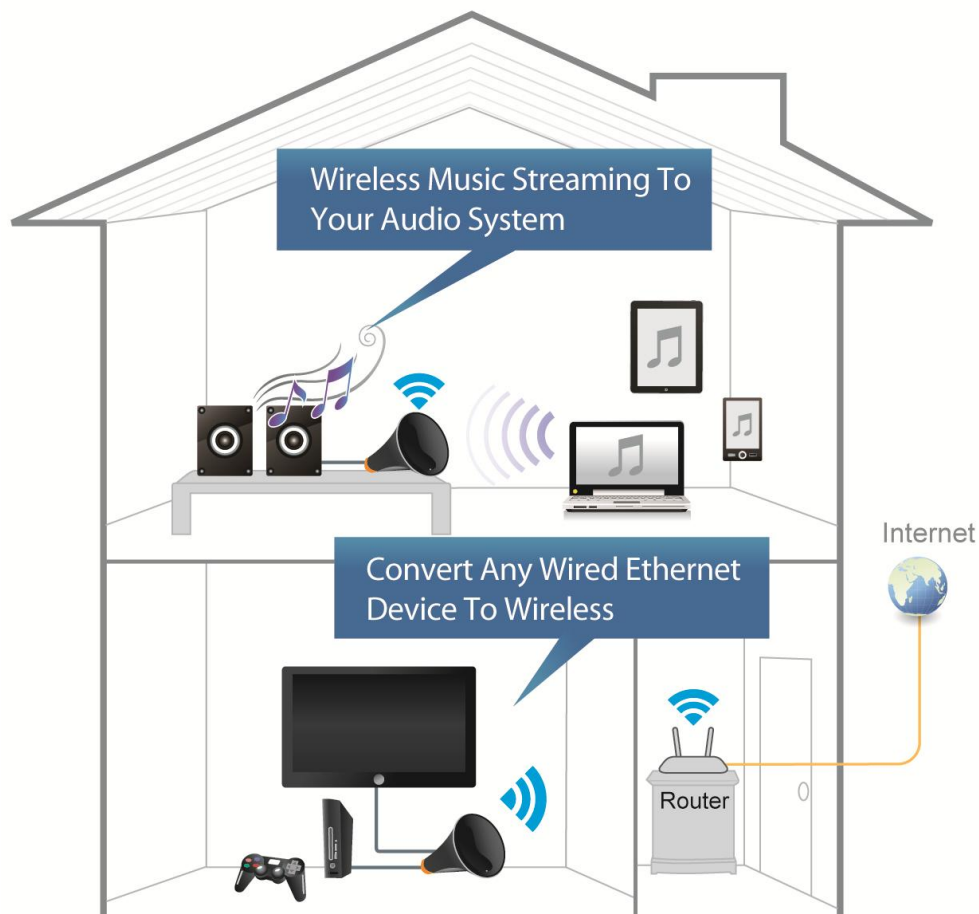

Support for two devices

Equipped with 2 LAN ports to provide Wi-Fi connectivity for two devices simultaneously. Connect smart TVs, Blu-ray/DVD players, DVRs, PCs, set-top boxes, game consoles or any Ethernet-cable device to your Wi-Fi network. Say goodbye to unsightly, inconvenient cables and enjoy HD video & high-quality digital audio streaming in style.

Energy saving power on/off switch

Switch off the Wi-Fi bridge when it's not in use and contribute to a greener environment.

Gigabit Ethernet port

The CV-7438nDM is equipped with a super-fast Gigabit Ethernet port (1000Mbps) to connect to Gigabit devices for the fastest possible wired transfer speeds.

CV-7438nDM

Application Diagram

Bridges Wired Internet Devices

The Wi-Fi bridge offers a wireless connection to wired devices, allowing even Ethernet-only devices to go online wirelessly.

Suitable for Home Theatres

The CV-7438nDM connects to a home theatre system via a standard 3.5mm audio jack – stream music wirelessly from your smartphone, tablet or PC to your home entertainment/speaker system.

N600 Universal Dual-Band Wi-Fi Bridge for Smart TV, Blu-ray, Gaming & Music Streaming